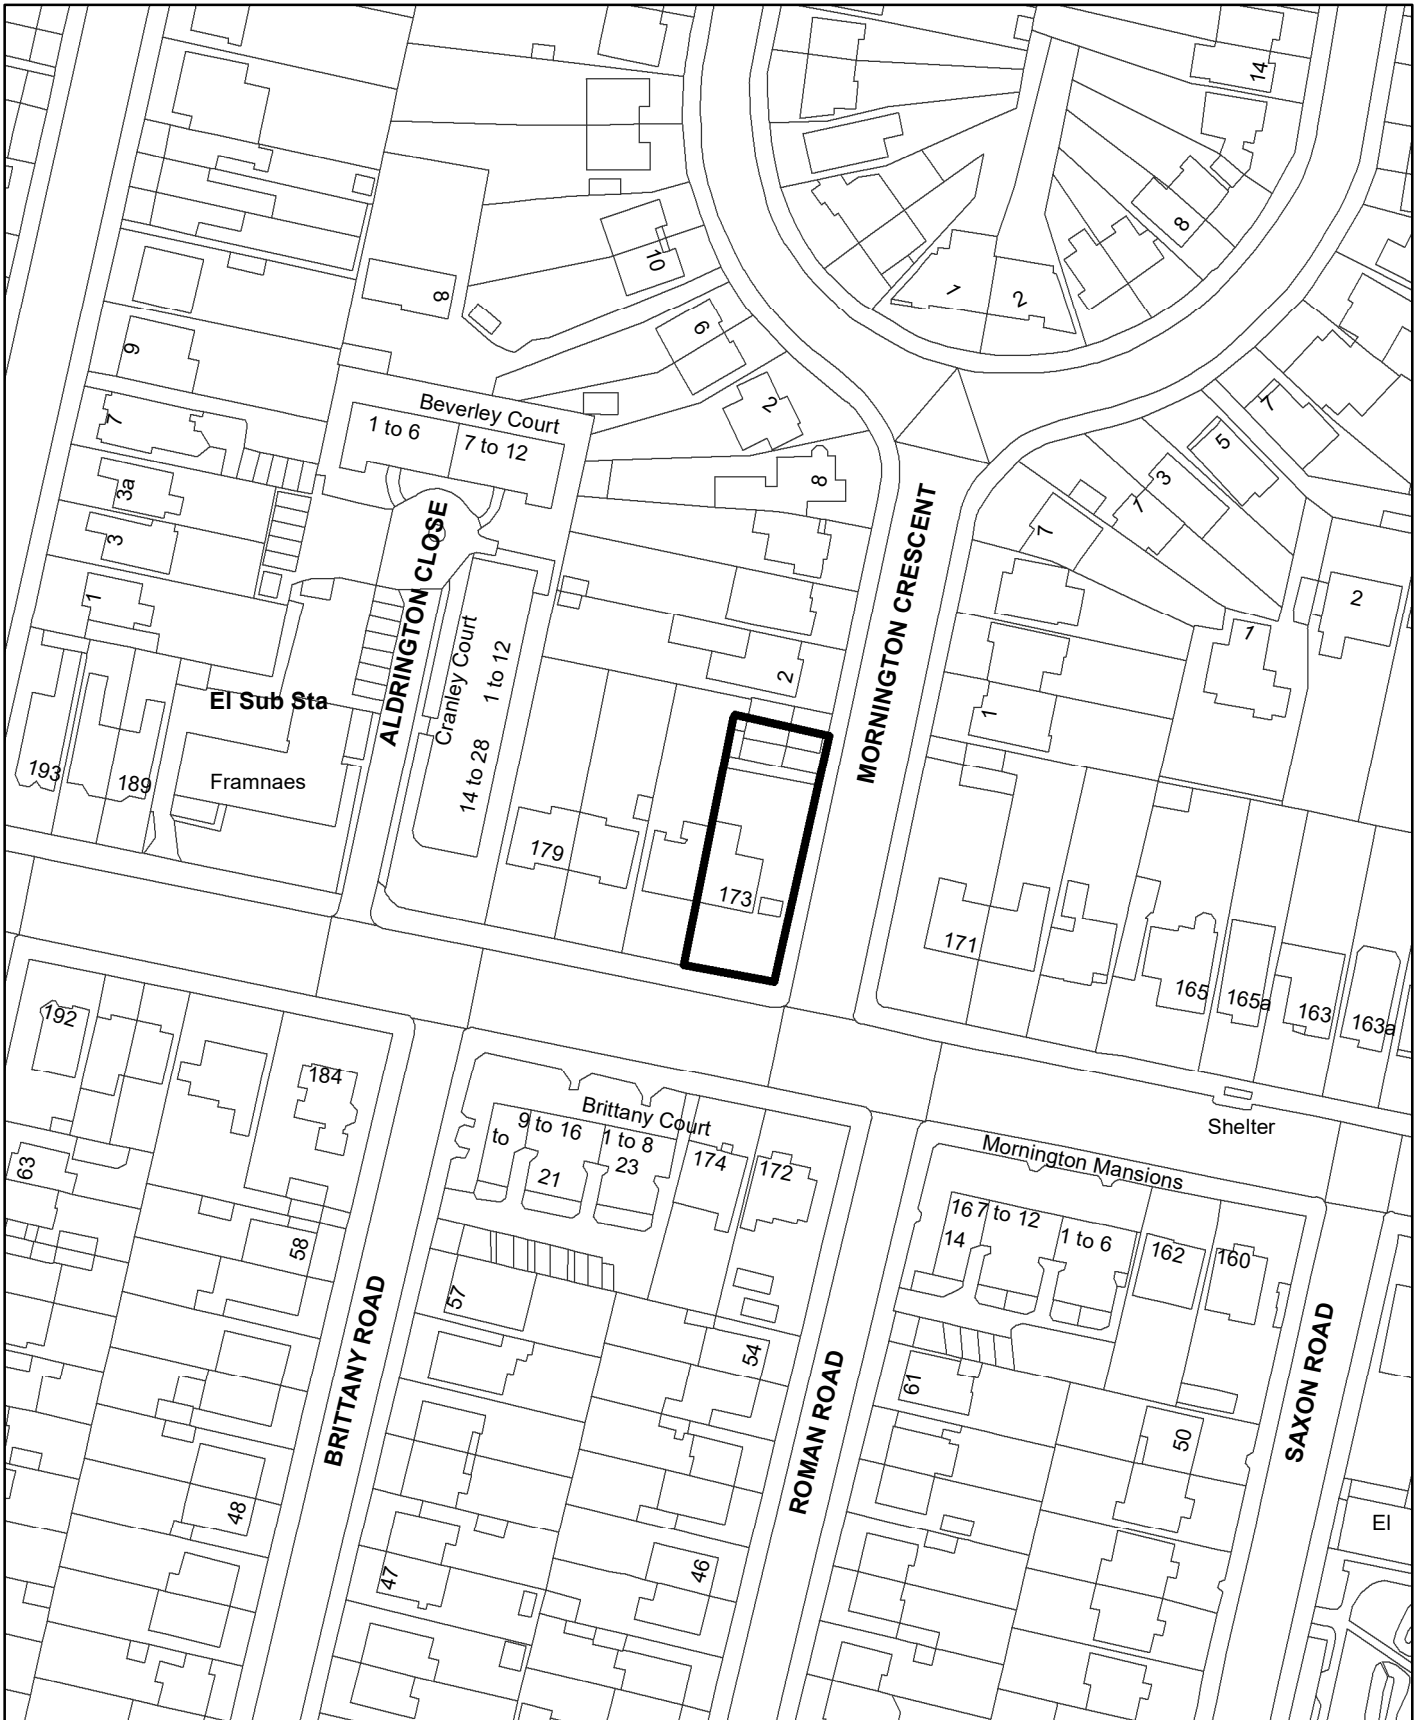

BH2021 01064 - 173 New Church Road

N

Scale: 1:1,250